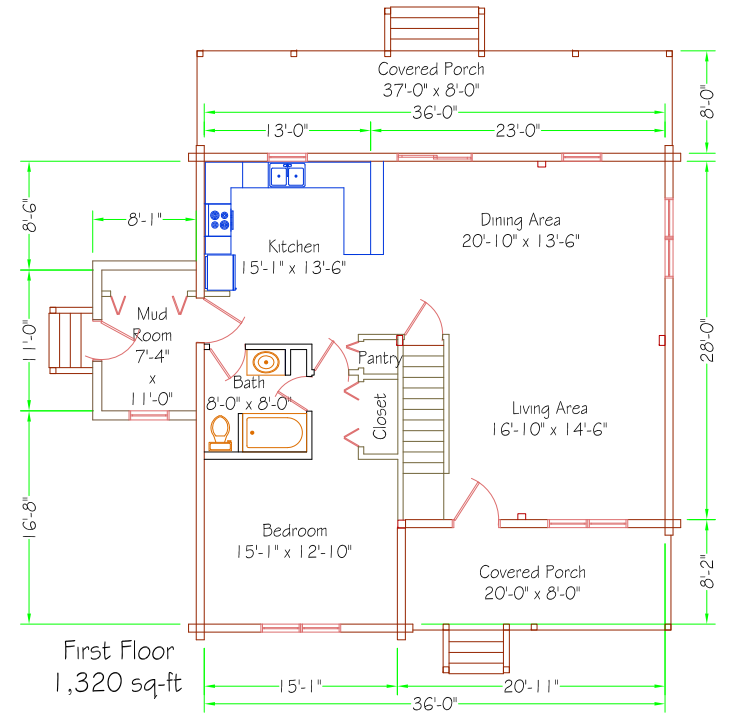

"Brookside"

2,070 sq-ft Living Space
 Three Bedroom / Two Bath
 Open Living / Dining Area
 Cathedral Ceiling
 Enclosed Mud Room Entryway
 Covered Porches Front and Back

www.kingforesthomes.com
 Tel. (603)536-5361 Fax (603)536-5731