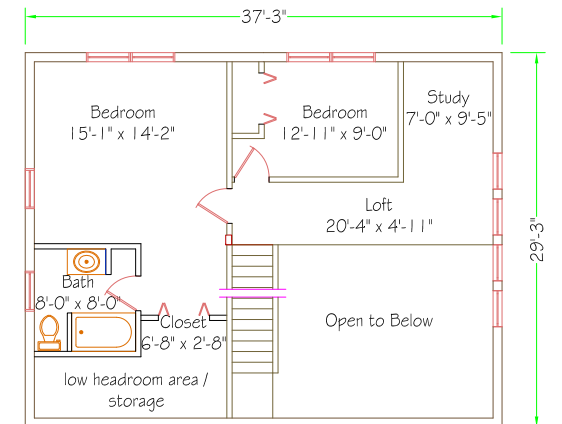

"Brookside"

2,070 sq-ft Living Space
 Three Bedroom / Two Bath
 Open Living / Dining Area
 Cathedral Ceiling
 Enclosed Mud Room Entryway
 Covered Porches Front and Back

www.kingforesthomes.com
 Tel. (603)536-5361 Fax (603)536-5731